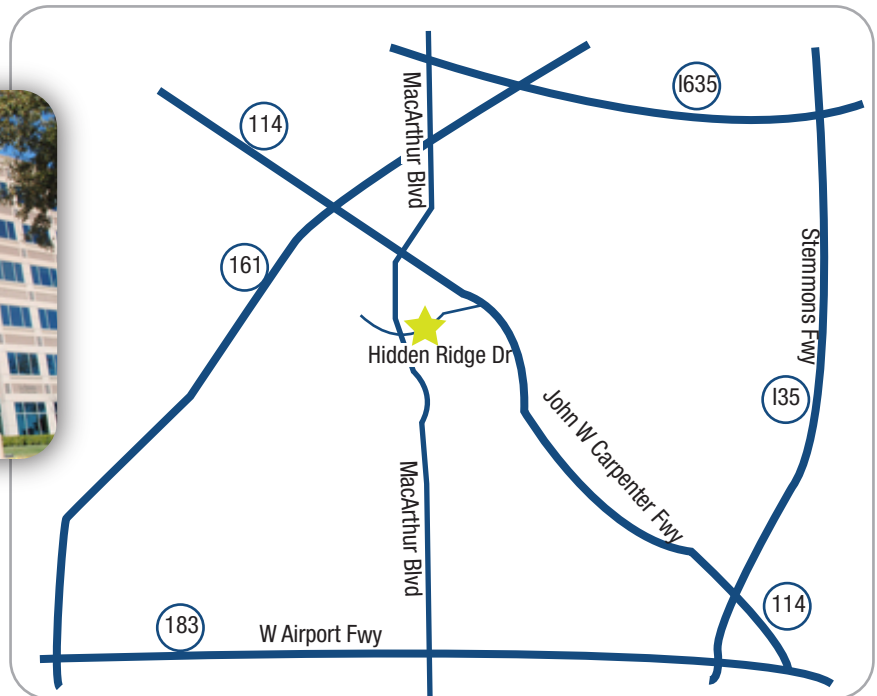

DIRECTIONS

From Downtown Dallas

Take ramp right for I-35E North / US-77 North / N Stemmons Fwy toward Airports. Keep left onto SR-183 West / E John W Carpenter Fwy. Keep right onto SR-114 West / E John W Carpenter Fwy. Take ramp right for W John W Carpenter Fwy toward Northwest Hwy / Hidden Ridge Dr. Turn left onto Hidden Ridge. Arrive at 909 Hidden Ridge on your right.

From Downtown Ft. Worth

Take ramp right for SR-121 North / Airport Fwy toward D/FW Airport. Keep straight onto I-820 North / SR-121 North / E Loop 820. Keep right onto SR-121 East / SR-183 North. Pass ALBERTSONS on the right. Keep left onto SR-183 East / Airport Fwy. Take ramp right for SR-161 North toward President George Bush Turnpike. Road name changes to President George Bush Tpk. Take ramp right for N TX-161 / TX-161 toward Royal Ln / DFW Airport North. Turn right onto W John W Carpenter Fwy. Take ramp right and follow signs for MacArthur Blvd. Turn right onto N MacArthur Blvd. Turn left onto Hidden Ridge. (MCDONALD'S on the left) Arrive at 909 Hidden Ridge on the left.

FROM AREA AIRPORTS

From Dallas/Fort Worth - DFW

Depart from Dallas-Fort Worth International Airport. Take ramp for SR-114 East / John W Carpenter Fwy toward Irving / Downtown Dallas. Take ramp for W John W Carpenter Fwy toward MacArthur Blvd. Follow signs for MacArthur Blvd. Turn right onto N MacArthur Blvd. Turn left onto Hidden Ridge. (MCDONALD'S on the left) Arrive at 909 Hidden Ridge on the left.

From Dallas/Love Field - DAL

Depart Cedar Springs Rd. Turn right onto W Mockingbird Ln. (Pass RACETRAC). Turn right onto E John W Carpenter Fwy. Take ramp left and follow signs for SR-183 West / E John W Carpenter Fwy. Keep right onto SR-114 West / E John W Carpenter Fwy. Take ramp right for W John W Carpenter Fwy toward Northwest Hwy / Hidden Ridge Dr. Turn left onto Hidden Ridge. Arrive at 909 Hidden Ridge on your right.